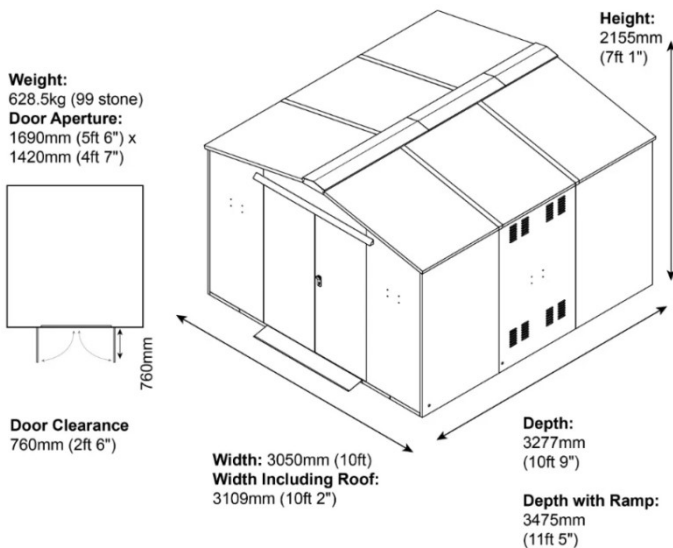

SafeStore Airedale Plus Secure Storage Unit

- * Size: 3050mm (10ft) wide x 3277mm (10ft 9in) deep
- * Colours available: Green, Dark Grey or Ivory
- * Included as standard: Installation, wooden sub floor and ramp, electric ready – 4 mounting plates
- * Accessories available: Shelves (max 4) and hooks, heavy duty ladder/tool rack, gutter hooks, LED sensor lights (240mm or 600mm).

External Dimensions

Internal Dimensions

- A. Internal Height (to apex):**
2048mm (6ft 8")
- B. Internal Height (to eaves):**
1780mm (5ft 10")
- C. Internal Height (In line with a workbench):**
1916mm (6ft 3")
- D. Internal Depth:**
3177mm (10ft 5")
- E. Internal Width:**
3009mm (9ft 10")