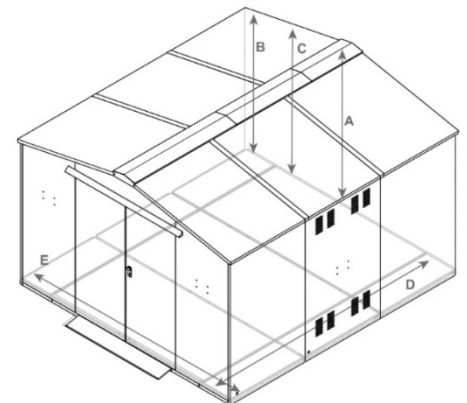

SafeStore Airedale Plus Secure Storage Unit

- * Size: 3050mm (10ft) wide x 3277mm (10ft 9in) deep
- * Colours available: Green, Dark Grey or Ivory
- * Included as standard: Installation, wooden sub floor and ramp, electric ready – 4 mounting plates
- * Accessories available: Shelves (max 4) and hooks, heavy duty ladder/tool rack, gutter hooks, LED sensor lights (240mm or 600mm).

External Dimensions

Internal Dimensions

- A. Internal Height (to apex):**
2048mm (6ft 8")
- B. Internal Height (to eaves):**
1780mm (5ft 10")
- C. Internal Height (In line with a workbench):**
1916mm (6ft 3")
- D. Internal Depth:**
3177mm (10ft 5")
- E. Internal Width:**
3009mm (9ft 10")