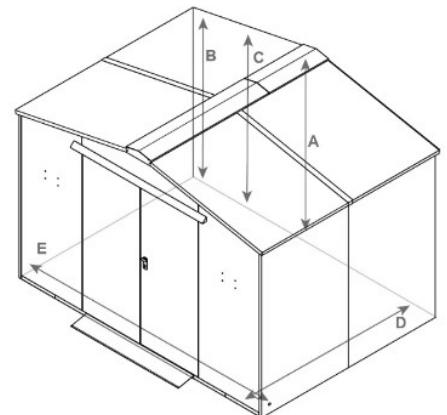

## SafeStore Airedale Secure Storage Unit

- \* Size: 3050mm (10ft) wide x 2185mm (7ft 2in) deep
- \* Colours available: Green, Dark Grey or Ivory
- \* Included as standard: Installation, wooden sub floor and ramp, electric ready – 4 mounting plates
- \* Accessories available: Shelves (max 4) and hooks, heavy duty ladder/tool rack, gutter hooks, LED sensor lights (240mm or 600mm).

### External Dimensions

**Weight:**  
495kg (77.9 stone)  
**Door Aperture:**  
1690mm (5ft 6") x  
1420mm (4ft 7")

**Door Clearance**  
760mm (2ft 6")

### Internal Dimensions

- A. Internal Height (to apex):**  
2048mm (6ft 8")
- B. Internal Height (to eaves):**  
1780mm (5ft 10")
- C. Internal Height (In line with a workbench):**  
1916mm (6ft 3")
- D. Internal Depth:**  
2085mm (6ft 10")
- E. Internal Width:**  
3009mm (9ft 10")