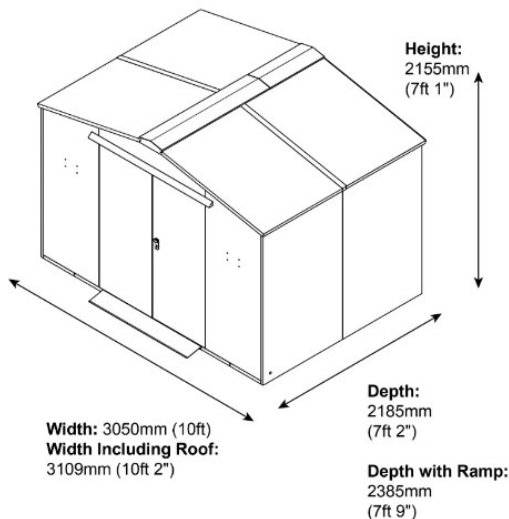

## SafeStore Airedale Secure Storage Unit

- \* Size: 3050mm (10ft) wide x 2185mm (7ft 2in) deep
- \* Colours available: Green, Dark Grey or Ivory
- \* Included as standard: Installation, wooden sub floor and ramp, electric ready – 4 mounting plates
- \* Accessories available: Shelves (max 4) and hooks, heavy duty ladder/tool rack, gutter hooks, LED sensor lights (240mm or 600mm).

### External Dimensions

**Weight:**  
495kg (77.9 stone)  
**Door Aperture:**  
1690mm (5ft 6") x  
1420mm (4ft 7")

**Door Clearance**  
760mm (2ft 6")

### Internal Dimensions

- A. Internal Height (to apex):**  
2048mm (6ft 8")
- B. Internal Height (to eaves):**  
1780mm (5ft 10")
- C. Internal Height (In line with a workbench):**  
1916mm (6ft 3")
- D. Internal Depth:**  
2085mm (6ft 10")
- E. Internal Width:**  
3009mm (9ft 10")