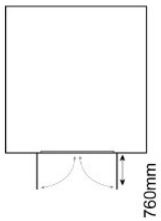

## SafeStore Airedale Secure Storage Unit

- \* Size: 3050mm (10ft) wide x 2185mm (7ft 2in) deep
- \* Colours available: Green, Dark Grey or Ivory
- \* Included as standard: Installation, wooden sub floor and ramp, electric ready – 4 mounting plates
- \* Accessories available: Shelves (max 4) and hooks, heavy duty ladder/tool rack, gutter hooks, LED sensor lights (240mm or 600mm).

### External Dimensions

**Weight:**  
495kg (77.9 stone)  
**Door Aperture:**  
1690mm (5ft 6") x  
1420mm (4ft 7")

**Door Clearance**  
760mm (2ft 6")

### Internal Dimensions

- A. Internal Height (to apex):**  
2048mm (6ft 8")
- B. Internal Height (to eaves):**  
1780mm (5ft 10")
- C. Internal Height (In line with a workbench):**  
1916mm (6ft 3")
- D. Internal Depth:**  
2085mm (6ft 10")
- E. Internal Width:**  
3009mm (9ft 10")