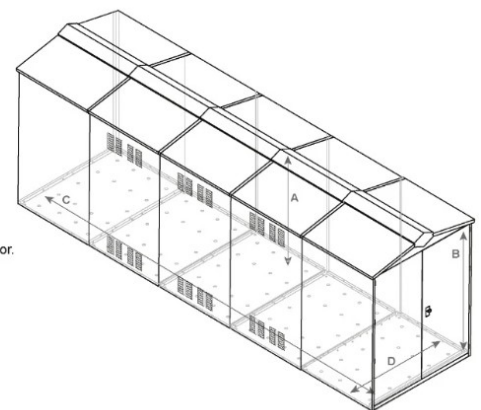

Internal Dimensions

A. Internal Height (to apex):
1950mm (6ft 4")
B. Internal Height (to eaves):
1760mm (5ft 9")
C. Internal Depth:
5406mm (17ft 7")
D. Internal Width:
1460mm (4ft 9")

*Please note, this product comes with a wooden subfloor. If used, the internal height measurement will decrease by approximately 50mm