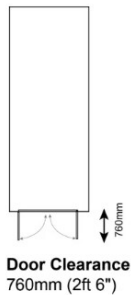

SafeStore Deepdale Supersize Secure Storage Unit

- * Size: 2240mm (7ft 4in) wide x 5514mm (18ft 1in) deep
- * Colours available: Green, Dark Grey or Ivory
- * Standard accessories: timber floor, universal ramp, shelves and hooks/hook rail.
- * Additional accessories available: tool rail, adjustable hanging bike racks, single and double bike stands, heavy duty ladder and tool rack, LED sensor lights (240mm or 600mm)

External Dimensions

Weight:
645kg (101.8 stone)
Door Aperture:
1690mm (5ft 6") x
1420mm (4ft 7")

Internal Dimensions

A. Internal Height (to apex):
1980mm (6ft 6")
B. Internal Height (to eaves):
1820mm (5ft 11")
C. Internal Depth:
5408mm (17ft 9")
D. Internal Width:
2140mm (7ft 0")

*Please note, if the optional wooden subfloor is selected with this product the internal height measurement will decrease by approximately 50mm

- * 10 year warranty
- * Supplied with 2 keys
- * Reinforced panels
- * 645kg in weight (101.8 stone)
- * 5 point locking system
- * Large easy access double doors
- * Designed and made in the UK
- * Welded hinges
- * Electric mounting plate