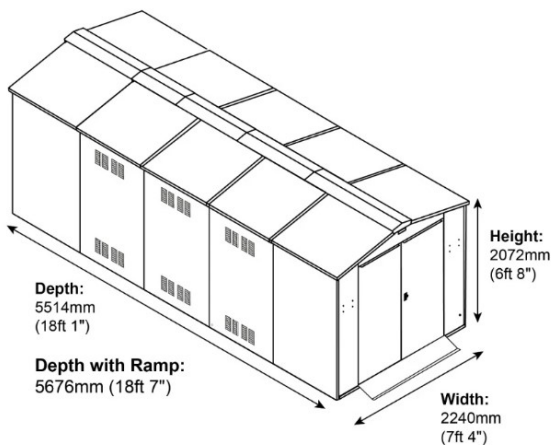

SafeStore Deepdale Supersize Secure Storage Unit

- * Size: 2240mm (7ft 4in) wide x 5514mm (18ft 1in) deep
- * Colours available: Green, Dark Grey or Ivory
- * Standard accessories: timber floor, universal ramp, shelves and hooks/hook rail.
- * Additional accessories available: tool rail, adjustable hanging bike racks, single and double bike stands, heavy duty ladder and tool rack, LED sensor lights (240mm or 600mm)

External Dimensions

Weight:
645kg (101.8 stone)
Door Aperture:
1690mm (5ft 6") x
1420mm (4ft 7")

Internal Dimensions

A. Internal Height (to apex):
1980mm (6ft 6")
B. Internal Height (to eaves):
1820mm (5ft 11")
C. Internal Depth:
5408mm (17ft 9")
D. Internal Width:
2140mm (7ft 0")

*Please note, if the optional wooden subfloor is selected with this product the internal height measurement will decrease by approximately 50mm

- * 10 year warranty
- * Supplied with 2 keys
- * Reinforced panels
- * 645kg in weight (101.8 stone)
- * 5 point locking system
- * Large easy access double doors
- * Designed and made in the UK
- * Welded hinges
- * Electric mounting plate