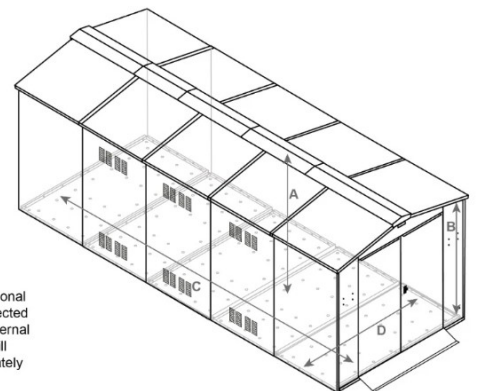

SafeStore Deepdale Supersize Secure Storage Unit

- * Size: 2240mm (7ft 4in) wide x 5514mm (18ft 1in) deep
- * Colours available: Green, Dark Grey or Ivory
- * Standard accessories: timber floor, universal ramp, shelves and hooks/hook rail.
- * Additional accessories available: tool rail, adjustable hanging bike racks, single and double bike stands, heavy duty ladder and tool rack, LED sensor lights (240mm or 600mm)

External Dimensions

Weight:
645kg (101.8 stone)
Door Aperture:
1690mm (5ft 6") x
1420mm (4ft 7")

Internal Dimensions

A. Internal Height (to apex):
1980mm (6ft 6")
B. Internal Height (to eaves):
1820mm (5ft 11")
C. Internal Depth:
5408mm (17ft 9")
D. Internal Width:
2140mm (7ft 0")

*Please note, if the optional wooden subfloor is selected with this product the internal height measurement will decrease by approximately 50mm

- * 10 year warranty
- * Supplied with 2 keys
- * Reinforced panels
- * 645kg in weight (101.8 stone)
- * 5 point locking system
- * Large easy access double doors
- * Designed and made in the UK
- * Welded hinges
- * Electric mounting plate