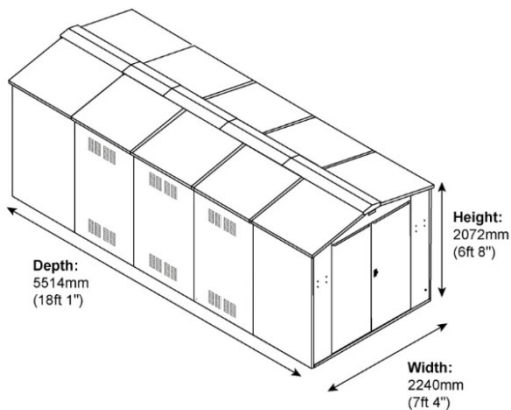

## SafeStore Glendale Supersize Secure Storage Unit

- \* Size: 2240mm (7ft 4in) wide x 5514mm (18ft 1in) deep \* Colours available: Green, Dark Grey or Ivory
- \* Accessories available: timber floor kit, shelf, hooks, tool rail, universal ramp, adjustable hanging bike racks, single and double bike stands, heavy duty ladder and tool rack, LED sensor lights (240mm or 600mm)

### External Dimensions

**Weight:**  
645kg (101.8 stone)  
**Door Aperture:**  
1690mm (5ft 6") x  
1420mm (4ft 7")

**Door Clearance**  
760mm (2ft 6")

### Internal Dimensions

**A. Internal Height (to apex):**  
1980mm (6ft 6")  
**B. Internal Height (to eaves):**  
1820mm (5ft 11")  
**C. Internal Depth:**  
5408mm (17ft 9")  
**D. Internal Width:**  
2140mm (7ft 0")