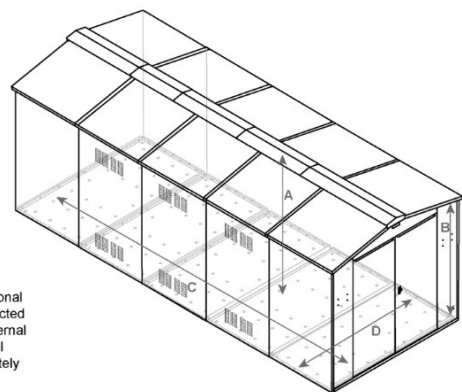

## SafeStore Glendale Supersize Secure Storage Unit

- \* Size: 2240mm (7ft 4in) wide x 5514mm (18ft 1in) deep \* Colours available: Green, Dark Grey or Ivory
- \* Accessories available: timber floor kit, shelf, hooks, tool rail, universal ramp, adjustable hanging bike racks, single and double bike stands, heavy duty ladder and tool rack, LED sensor lights (240mm or 600mm)

### External Dimensions

**Weight:**  
645kg (101.8 stone)  
**Door Aperture:**  
1690mm (5ft 6") x  
1420mm (4ft 7")

**Door Clearance**  
760mm (2ft 6")

### Internal Dimensions

**A. Internal Height (to apex):**  
1980mm (6ft 6")  
**B. Internal Height (to eaves):**  
1820mm (5ft 11")  
**C. Internal Depth:**  
5408mm (17ft 9")  
**D. Internal Width:**  
2140mm (7ft 0")

\*Please note, if the optional wooden subfloor is selected with this product the internal height measurement will decrease by approximately 50mm

- \* 10 year warranty
- \* 2 Keys and 5 point locking system
- \* Unique shed ventilation
- \* 645kg in weight (101.8 stone)
- \* Reinforced hinges, panels, doors and handle lock system
- \* Electric mounting plate included
- \* Designed and made in the UK
- \* Welded hinges