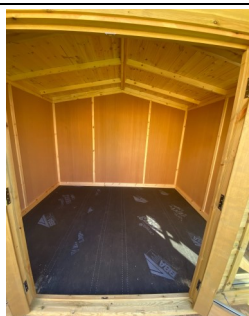

Bronze Option

Roof build:
Natural finished Frame with natural 12mm T&G ceiling
Roof exterior covered with a Vapour proof membrane liner and 25mm solid foam foil faced insulation

Wall build:
Vapour proof membrane liner
40mm solid foam foil faced insulation
Internally lined with 6mm Hardwood faced plywood
Softwood batten timber trims & skirt

Bronze option
£10 per sq ft
Of building size

Note; All interiors are fitted to a paint grade standard, all preparation work and decoration is the customers responsibility

Optional Floor insulation	25mm solid foam foil faced insulation boards fitted between the floor section floor joists	£3 per sq ft Of building size
Optional VPL only	Vapour proof membrane liner fitted to wall section	£2 per sq ft
Optional Roof insulation only	25mm Exterior roof insulation	£3 per sq ft

Laminate Floor options (8mm thick V groove flooring)

£4 per sq ft
Of building size

Natural Oak SDH 3609	Light Oak SDH 3607	Chestnut oak SDH 3581	Light grey Oak SDH 3578	Tawney Chestnut SDH 3583	Hickory SDH 3575

Pictures are for illustration only, Natural wood products vary slightly in tone, the colour is as accurate as the printing process allows