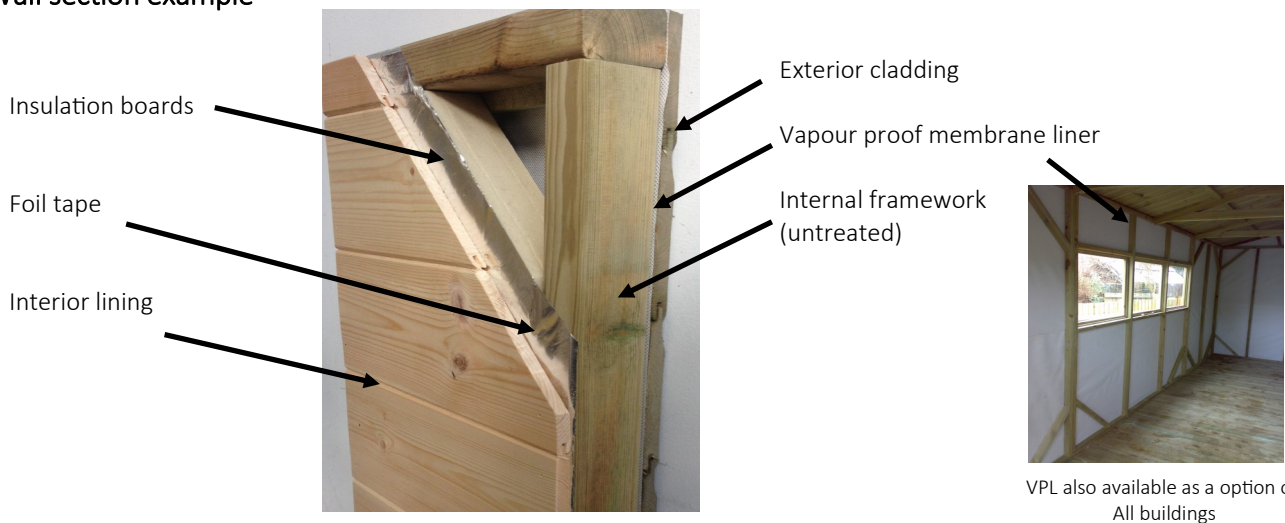

Our interior insulation and lining options offer great value for money, along with our superior build design and our pre fabricated production process we can create an almost instant space that can be used for all occasions.

All of our premium buildings can be upgraded to create a space that can be enjoyed by all, all year round.

Each of our interior option packages includes:

- A vapour proof membrane barrier fitted to the framework which is sandwiched between the exterior cladding and the internal framework
  - 40mm solid foam, foil faced insulation boards are then fitted into the framework cavity, all gaps are sealed with foil tape.
  - The wall interior is then lined with your choice of interior lining and trimmed off with natural softwood battens and skirt.
    - Option to have the T&G wall lined version with or without wall insulation.
- The roof is constructed with natural finished framework and t&g boarded ceiling, creating a natural exposed timber interior finish, the roof ceiling is then covered with a vapour proof membrane and 25mm solid foam foil faced insulation boards, before your chosen roof covering is fitted.
  - Note: All interiors are fitted to a natural paint grade standard, each option can be left for immediate use or can be prepped and decorated by the customer to suit your own style. Fixings, joint gaps may be visible.

Wall section example