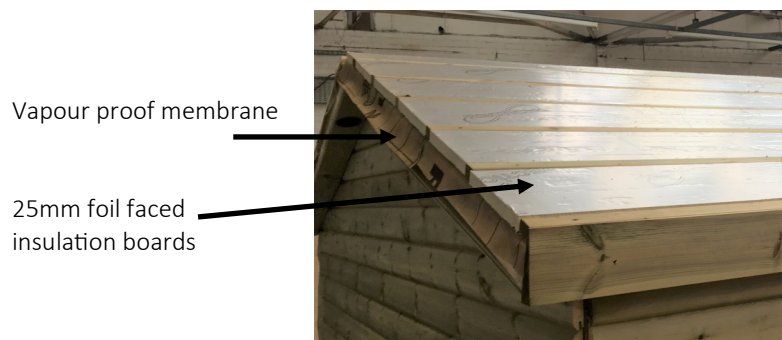

All of our premium buildings can be upgraded to create a space that can be enjoyed by all, all year round.

Each of our interior option packages includes:

- A vapour proof membrane barrier fitted to the framework which is sandwiched between the exterior cladding and the internal framework
  - 40mm solid foam, foil faced insulation boards are then fitted into the framework cavity, all gaps are sealed with foil tape.
  - The wall interior is then lined with your choice of interior lining and trimmed off with natural softwood battens and skirt.
    - Option to have the T&G wall lined version with or without wall insulation.
- The roof is constructed with natural finished framework and t&g boarded ceiling, creating a natural exposed timber interior finish, the roof ceiling is then covered with a vapour proof membrane and 25mm solid foam foil faced insulation boards, before your chosen roof covering is fitted.
  - Note: All interiors are fitted to a natural paint grade standard, each option can be left for immediate use or can be prepped and decorated by the customer to suit your own style. Fixings, joint gaps may be visible.

## Wall section example

## Roof build example

Roof interior with natural timber finish

Roof exterior

Roof insulation is also available as an option on all buildings

## Gold option

**Roof build:**  
Natural finished Frame with natural 12mm T&G ceiling  
Roof Exterior covered with a Vapour proof membrane liner and 25mm solid foam foil faced insulation

**Wall build:**  
Vapour proof membrane liner  
40mm solid foam foil faced insulation  
Internally lined with vertical 12mm T&G cladding  
Softwood batten timber trims & Skirt