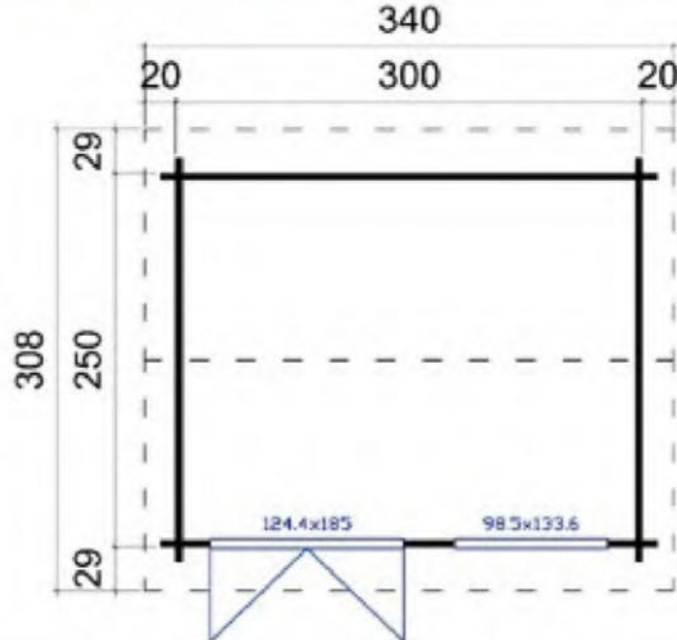

Phone (0333) 800 8880
 www.leisurebuildings.com
 trentan@leisurebuildings.com

Trentan 'Abinger' Log Cabin Size

Size 300 x 250

- 44mm Logs
- Five Year Guarantee
- Double Glazed
- Roof Tiles Included
- Assembly Service
- Quality Joinery
- Georgian or Classic Style Glazing

Dimensions

Floor Area	7.50 m ²
Roof Dimensions	3.4m x 3.08m
Cubic Volume	17.1m ³
Wall Height	2.11m
Ridge Height	2.514m
Front Overhang	30cm
Internal Cabin Size	2.912 x 2.412m

Windows & Doors

- Double Doors (1) 124.4x 185cm
- Double Window (1) 98.5 x 133.6cm
- Inward Opening Windows
- Double Glazed As Standard
- 3 Way adjustable Door hinges

Roof / Floor Boards	18mm
Roof Surface	10.90m ³

Roof Slope	15.6°
Treated Bearers	70 x 45mm

Woking Garden Buildings Show Site

1st Choice Leisure Buildings
 Sutton Green Garden Centre,
 Whitmoor Ln, Sutton Green,
 Guildford, Surrey. GU4 7QA
 Phone 01483 237550