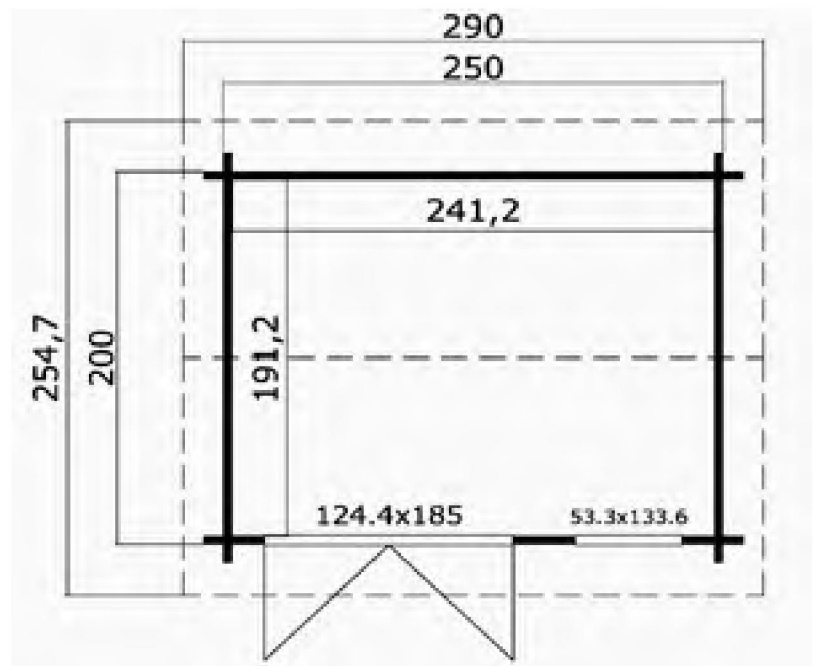

1st Choice

Phone (0333) 800 8880
www.leisurebuildings.com
trentan@leisurebuildings.com

Trentan 'Abinger Mini' Log Cabin

Size 250 x 200

44mm Logs

Five Year
Guarantee

Double Glazed

Felt Tiles Included

Assembly Service

Quality Joinery

Georgian Or
Classic Style
Glazing

Dimensions

Floor Area	4.61m ²
Roof Dimensions	2.9m x 2.55m
Cubic Volume	10.5m ³
Wall Height	2.11m
Ridge Height	2.52m
Front Overhang	27cm
Internal Cabin Size	2.412 x 1.92m

Windows & Doors

Double Doors (1)	124 x 185cm
Single Window (1)	53 x 133cm
Double Glazed As Standard	
Opens Inwards	
3 Way adjustable Door hinges	
Roof / Floor Boards	18mm
Roof Surface	8.02m ³

Roof Slope	19°
Treated Bearers	75 x 45mm