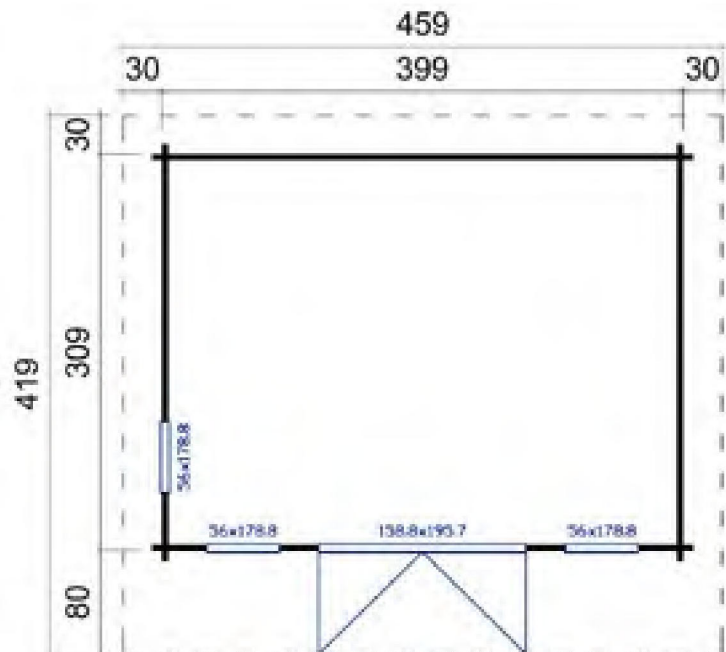

## Trentan 'Bagshot 3' Log Cabin

Size 399 x 309

44mm Logs

Five Year  
Guarantee

Double Glazed

EPDM Roofing  
Option

Assembly Service

Quality Joinery

### Dimensions

Floor Area	11.70m <sup>2</sup>
Roof Dimensions	4.59m x 4.19m
Cubic Volume	26.1m <sup>3</sup>
Wall Height	2.11m
Ridge Height	2.49m
Front Overhang	80cm
Internal Cabin Size	3.9 x 3m

### Windows & Doors

Double Doors (1)	159 x 196cm
Single Window (3)	56 x 178cm
Double Glazed As Standard	
Opens Inwards	
3 Way adjustable Door hinges	
Roof / Floor Boards	18mm
Roof Surface	19.3m <sup>3</sup>

Roof Slope 4°  
Treated Bearers 70 x 45mm