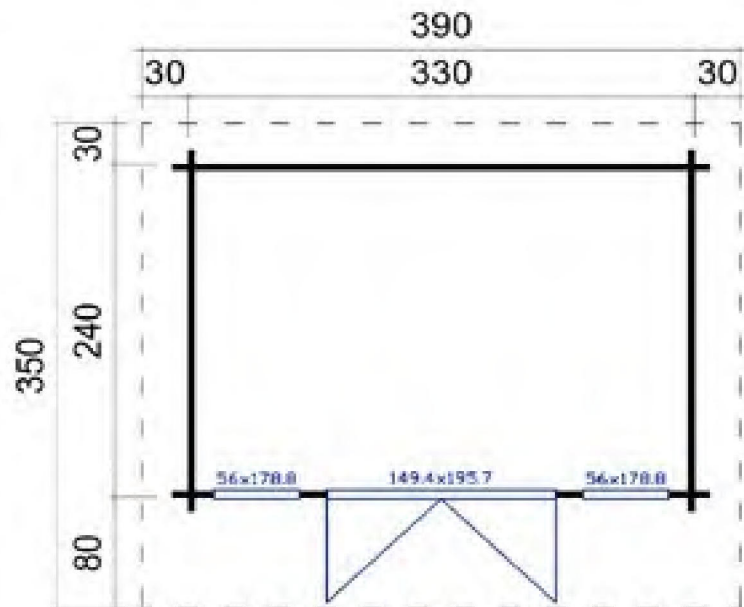

Quality Joinery

Contemporary
Style Glazing

Dimensions

Floor Area	7.43m ²
Roof Dimensions	3.5m x 3.9m
Cubic Volume	16.51m ³
Wall Height	2.11m
Ridge Height	2.46m
Front Overhang	80cm
Internal Cabin Size	3.212 x 2.312m

Windows & Doors

Double Doors (1)	149 x 196cm
Single Window (2)	56 x 178cm
Double Glazed As Standard	
Opens Inwards	
3 Way adjustable Door hinges	

Roof / Floor Boards	18mm
Roof Surface	13.71m ³

Roof Slope	5°
Treated Bearers	70 x 45mm