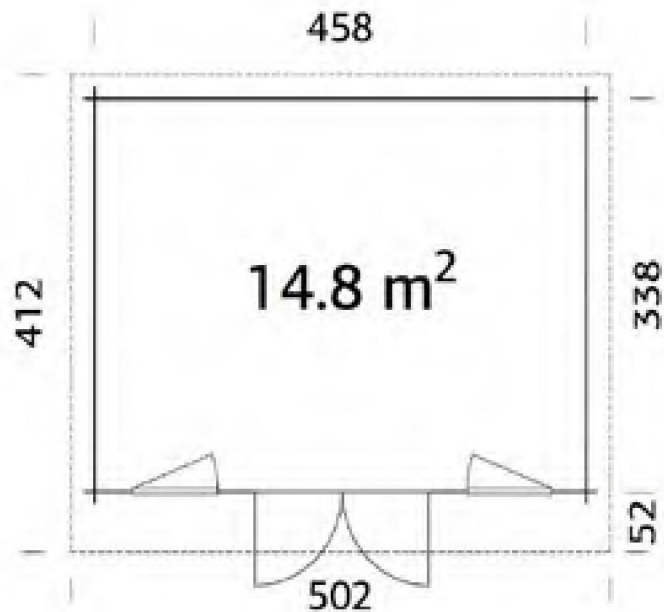

Phone (0333) 800 8880
 www.leisurebuildings.com
 trentan@leisurebuildings.com

Trentan 'Bray 1' Log Cabin

Size 458 x 338

- 44mm Logs
- Five Year Guarantee
- Double Glazed
- EPDM Roofing Option
- Assembly Service
- Quality Joinery
- Contemporary Style Glazing

Dimensions

Wall Height 2.14m
 Ridge Height 2.56cm
 Internal Cabin Size 4.492 x 3.292m
 Thickness of Glass 3-6-3mm

Windows & Doors

Double Doors (1) 151 x 186cm
 Windows (2) 66 x 168cm
 Double Glazed As Standard
 Windows Open Inwards
 3 Way adjustable Door hinges
 Roof / Floor Boards 19mm
 Roof Surface 20.4m³