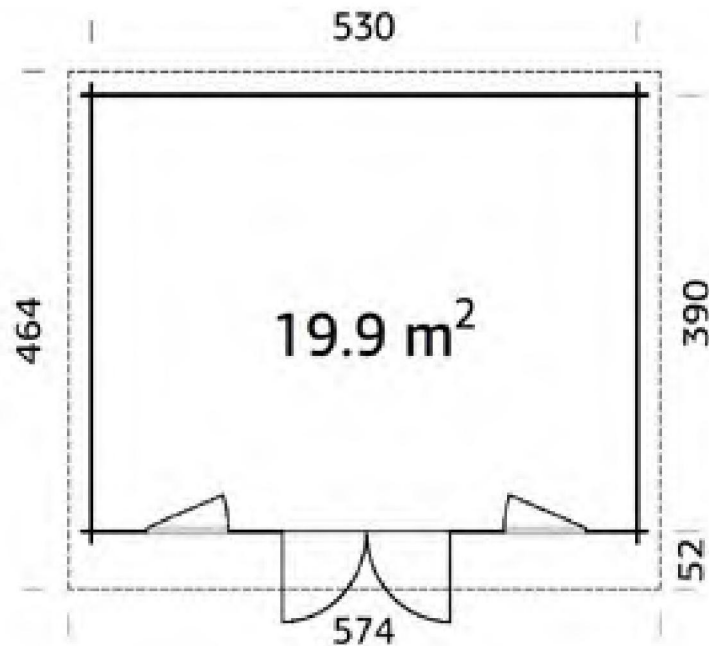

## Trentan 'Bray 2' Log Cabin

Size 530 x 390

44mm Logs

Five Year  
Guarantee

Double Glazed

EPDM Felt Option

Assembly Service

Quality Joinery

### Dimensions

Wall Height 2.14m  
 Ridge Height 2.56m  
 Internal Cabin Size 5.212 x 3.812m  
 Thickness of Glass 3-6-3mm

### Windows & Doors

Double Doors (1) 151 x 186cm  
 Windows (2) 66 x 168cm  
 Double Glazed As Standard  
 Windows Open Inwards  
 3 Way adjustable Door hinges  
 Roof / Floor Boards 19mm  
 Roof Surface 26.3m<sup>3</sup>