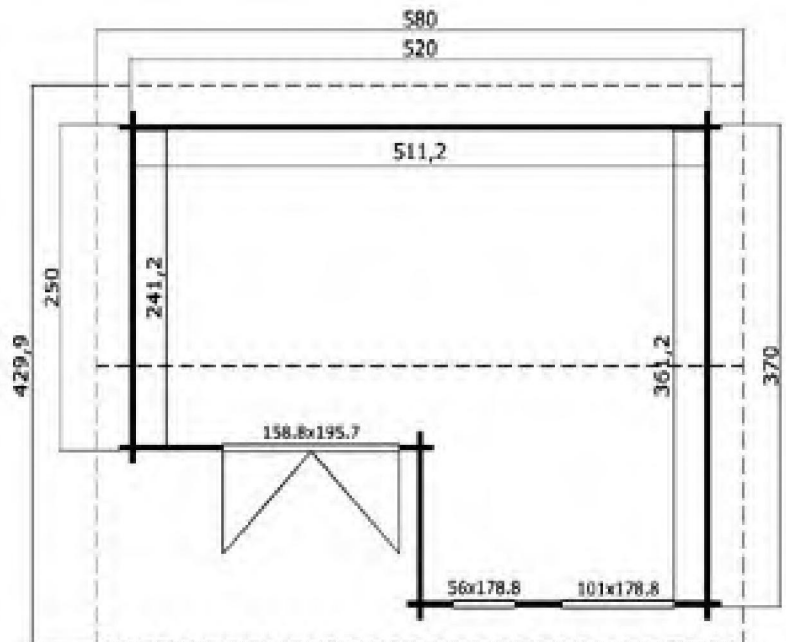

## Trentan 'Brookwood 44' Log Cabin

Size 520 x 370

44mm Logs

Five Year  
Guarantee

Double Glazed

Felt Tiles Included

Assembly Service

Quality Joinery

### Dimensions

Floor Area	16.12m <sup>2</sup>
Roof Dimensions	5.8m x 4.3m
Cubic Volume	36.75m <sup>3</sup>
Wall Height	2.11m
Ridge Height	2.58m
Front Overhang	30cm
Internal Cabin Size	5.112 x 3.612m

### Windows & Doors

Double Doors (1)	158 x 196cm
Single Opener (1)	56 x 178cm
Fixed Window (1)	101 x 178cm
Double Glazed As Standard	
3 Way adjustable Door hinges	

Roof / Floor Boards	18mm
Roof Surface	25.74m <sup>3</sup>

Roof Slope	12°
Treated Bearers	45 x 45mm