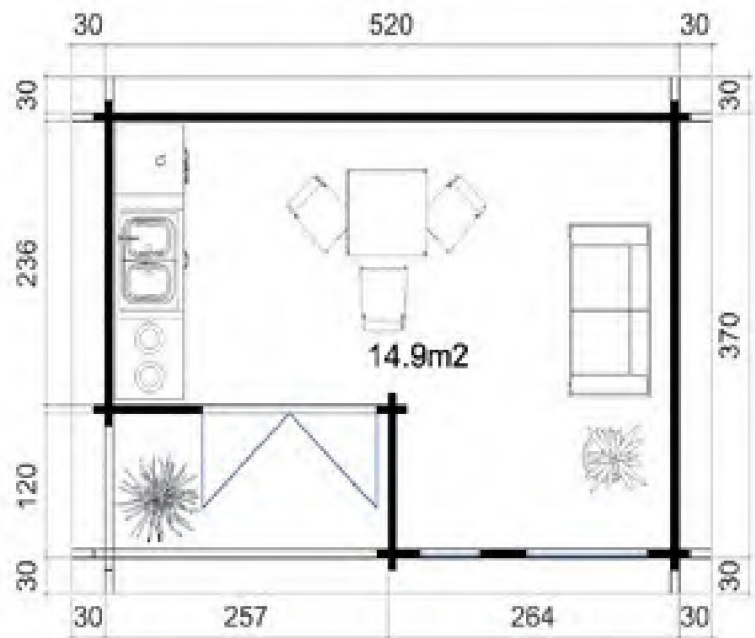

Phone (0333) 800 8880
 www.leisurebuildings.com
 trentan@leisurebuildings.com

Trentan 'Brookwood 70' Log Cabin

Size 520 x 370

70mm Logs

Five Year
Guarantee

Double Glazed

Felt Tiles Included

Assembly Service

Quality Joinery

Contemporary
Style Glazing

Dimensions

Floor Area	16.16m ²
Roof Dimensions	5.8m x 4.3m
Cubic Volume	36.84m ³
Wall Height	2.04m
Ridge Height	2.58m
Front Overhang	30cm
Internal Cabin Size	5.06 x 3.56m

Windows & Doors

Double Doors (1)	158 x 196cm
Double Window (1)	110 x 173cm
Single Window (1)	55 x 173cm
Double Glazed As Standard	
3 Way adjustable Door hinges	

Roof / Floor Boards	18mm
Roof Surface	25.52m ³