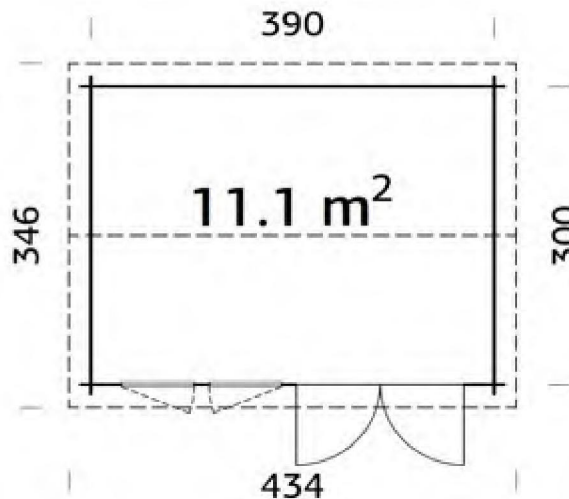

Phone (0333) 800 8880
 www.leisurebuildings.com
 trentan@leisurebuildings.com

Trentan 'Eton 1' Log Cabin

Size 390 x 300

44mm Logs

Five Year
Guarantee

Double Glazed

Felt Tiles Included

Assembly Service

Quality Joinery

Classic
Style Glazing

Dimensions

Floor Area	11.15m ²
Roof Dimensions	4.34m x 3.46m
Cubic Volume	25.4m ³
Wall Height	2.11m
Ridge Height	2.52m
Front Overhang	25cm
Internal Cabin Size	3.81 x 2.91m

Windows & Doors

Double Doors (1) 159 x 185cm
 Single Window (2) 68 x 122cm
 Double Glazed As Standard
 Opens Outwards
 3 Way adjustable Door hinges

Roof / Floor Boards 18mm
 Roof Surface 15.48m³

Roof Slope 13°
 Treated Bearers 70 x 45mm