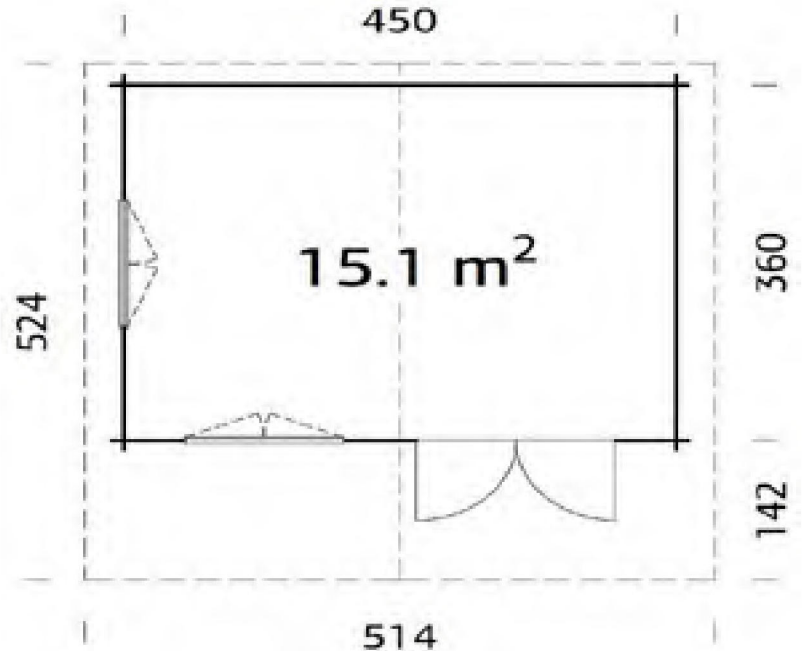

Quality Joinery

Georgian or
Classic Style
Glazing

Dimensions

Wall Height 2.16m
 Ridge Height 2.85cm
 Internal Cabin Size 4.36 x 3.46m
 Roof Canopy 142cm
 Double Glazed Glass 3-9-3mm

Windows & Doors

Double Doors (1) 151 x 186cm
 Double Window (2) 117 x 92cm
 Double Glazed As Standard
 Opens Inwards
 3 Way adjustable Door hinges
 Roof / Floor Boards 19mm
 Roof Surface 27.6m³