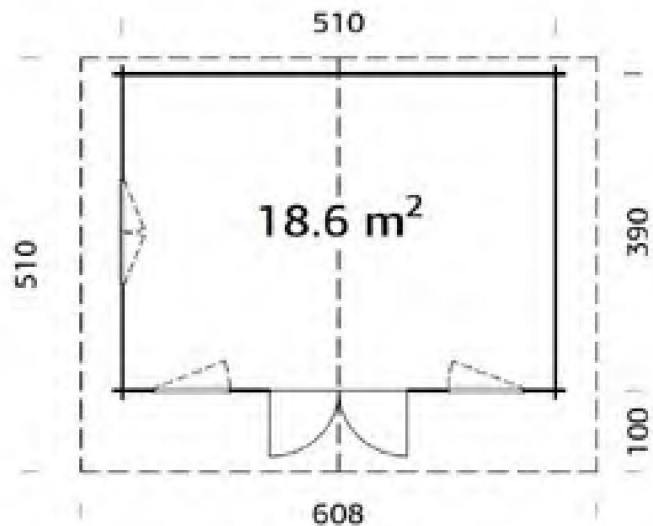

## Trentan 'Hungerford 2' Log Cabin

Size 510 x 390

- 70mm Logs
- Five Year Guarantee
- Double Glazed
- Felt Tiles Included
- Assembly Service
- Quality Joinery
- Georgian or Classic Style Glazing

### Dimensions

Wall Height 2.16m  
 Ridge Height 2.99cm  
 Internal Cabin Size 4.96 x 3.76m  
 Roof Canopy 100cm  
 Double Glazed Glass 3-9-3mm

### Windows & Doors

Double Doors (1) 151 x 186cm  
 Double Window (4) 76 x 92cm  
 Double Glazed As Standard  
 Opens Inwards  
 3 Way adjustable Door hinges  
 Roof / Floor Boards 19mm  
 Roof Surface 34.7m³