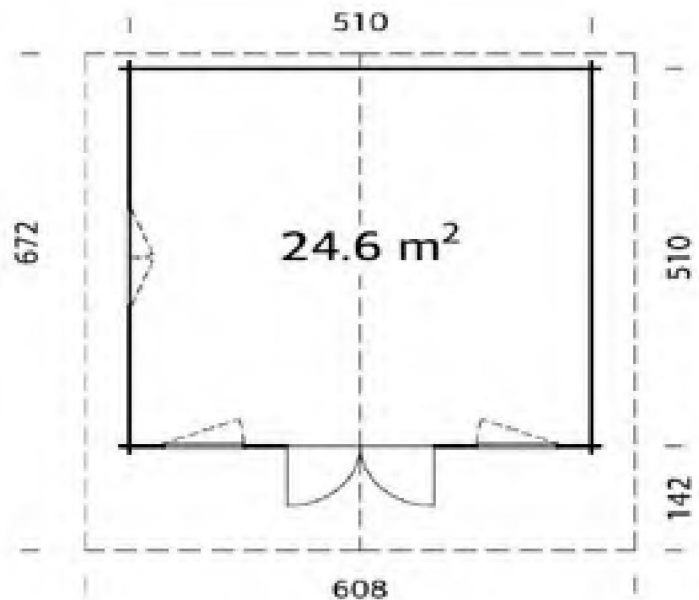

## Trentan 'Hungerford 3' Log Cabin

Size 510 x 510

70mm Logs

Five Year  
Guarantee

Double Glazed

Felt Tiles Included

Assembly Service

Quality Joinery

### Dimensions

Wall Height 2.16m  
 Ridge Height 2.99cm  
 Internal Cabin Size 4.96 x 4.96m  
 Roof Canopy 142cm  
 Double Glazed Glass 3-9-3mm

### Windows & Doors

Double Doors (1) 151 x 183cm  
 Double Window (4) 76 x 92cm  
 Double Glazed As Standard  
 Opens Inwards  
 3 Way adjustable Door hinges  
 Roof / Floor Boards 19mm  
 Roof Surface 42.2m³