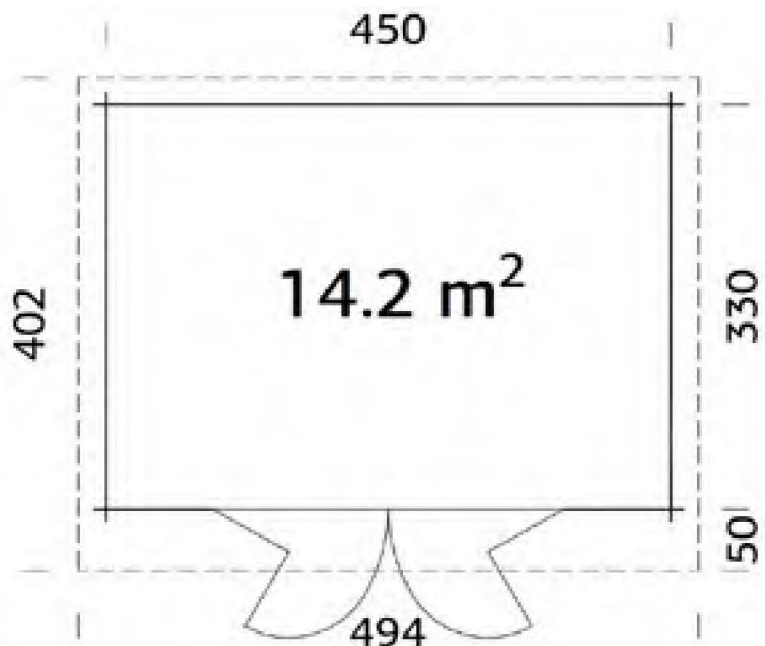

## Trentan 'Lambourn 1' Log Cabin

Size 450 x 330

44mm Logs

Five Year  
Guarantee

Double Glazed

EPDM Roofing  
Option

Assembly Service

Quality Joinery

### Dimensions

Wall Height 2.11m  
 Ridge Height 2.45m  
 Internal Cabin Size 4.412 x 2.912m  
 Thickness of Glass 4-9-4mm

### Windows & Doors

Bifold Doors (1) 265 x 183cm  
 Double Glazed As Standard  
 Toughened Glass 4-9-4  
 3 Way adjustable Door hinges

Roof / Floor Boards 19mm  
 Roof Surface 19.2m<sup>3</sup>

Roof Slope 5°  
 Treated Bearers