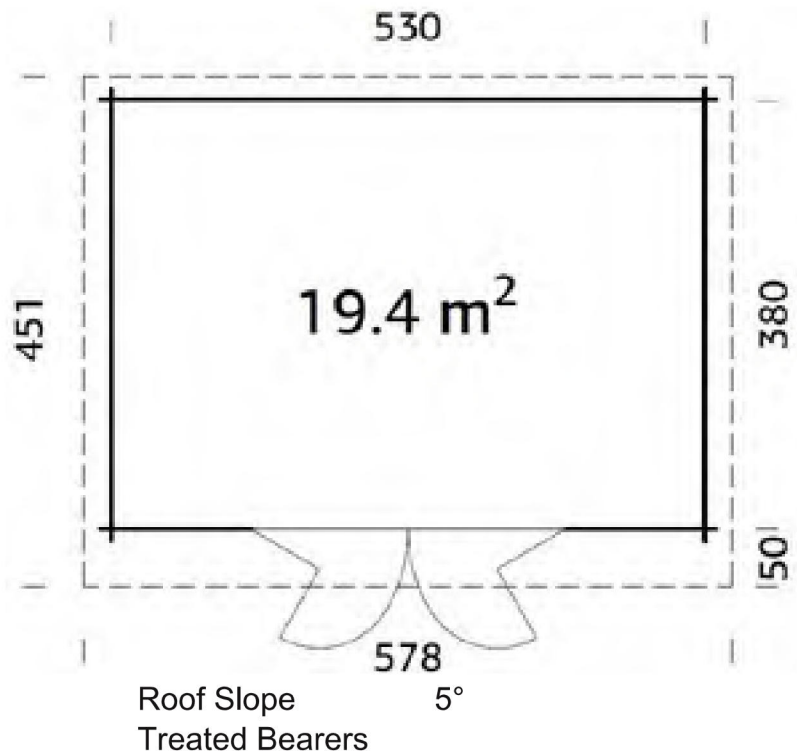

Phone (0333) 800 8880
 www.leisurebuildings.com
 trentan@leisurebuildings.com

Trentan 'Lambourn 2' Log Cabin

Size 530 x 380

- 44mm Logs
- Five Year Guarantee
- Double Glazed
- EPDM Roofing Option
- Assembly Service
- Quality Joinery
- Large Bi-Fold Modern Style Doors

Dimensions

Wall Height 2.00m
 Ridge Height 2.49m
 Internal Cabin Size 5.212 x 3.712m
 Thickness of Glass 4-9-4mm

Windows & Doors

Bifold Doors (1) 265 x 183cm
 Double Glazed As Standard
 Toughened Glass 4-9-4
 Opens Outwards
 3 Way adjustable Door hinges
 Roof / Floor Boards 19mm
 Roof Surface 42m³