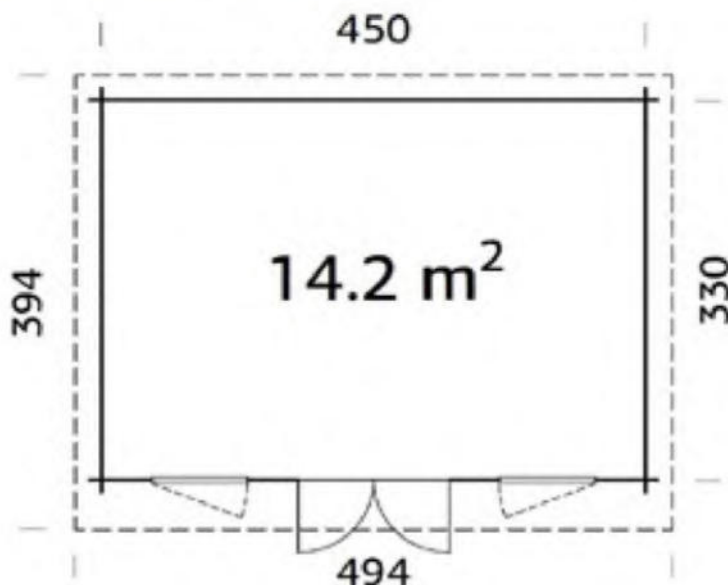

Phone (0333) 800 8880
 www.leisurebuildings.com
 trentan@leisurebuildings.com

Trentan 'Maidenhead 1' Log Cabin

Size 450 x 330

44mm Logs

Five Year
Guarantee

Double Glazed

EPDM Roofing
Option

Assembly Service

Quality Joinery

Georgian or
Classic Glazing

Dimensions

Wall Height 2.11m
 Ridge Height 2.4m
 Internal Cabin Size 4.412 x 3.212m
 Thickness of Glass 3-6-3mm

Windows & Doors

Double Doors (1) 151 x 175cm
 Single Window (2) 60 x 111cm
 Double Glazed As Standard
 Opens Outwards
 3 Way adjustable Door hinges
 Roof / Floor Boards 19mm
 Roof Surface 19.2m³