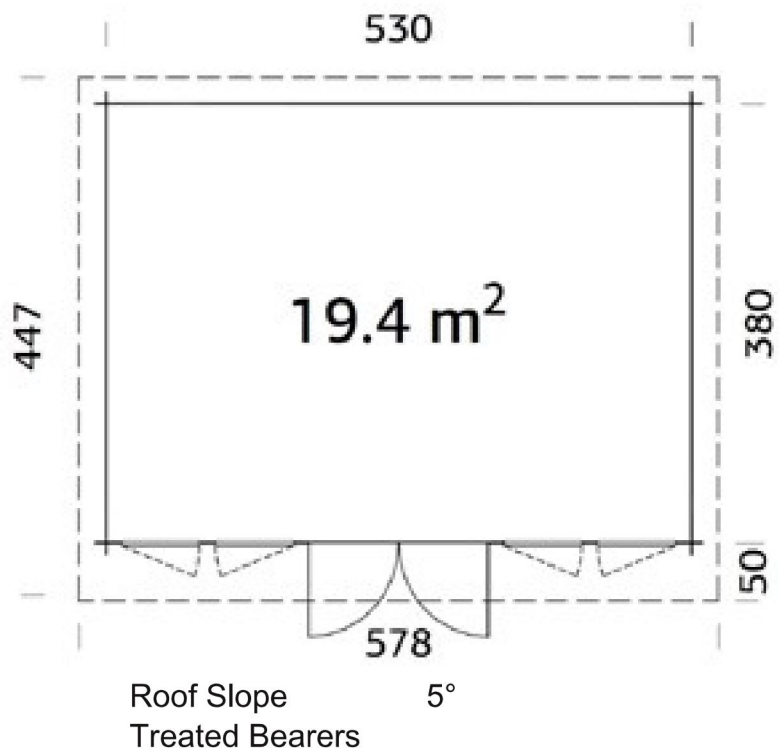

Phone (0333) 800 8880
 www.leisurebuildings.com
 trentan@leisurebuildings.com

Trentan 'Maidenhead 2' Log Cabin

Size 530 x 380

- 44mm Logs
- Five Year Guarantee
- Double Glazed
- EPDM Roofing Option
- Assembly Service
- Quality Joinery
- Georgian or Classic Style Glazing

Dimensions

Wall Height 2.00m
 Ridge Height 2.492cm
 Internal Cabin Size 5.212 x 3.712m
 Thickness of Glass 3-6-3mm

Windows & Doors

Double Doors (1) 151 x 175cm
 Double Window (2) 60 x 111cm
 Double Glazed As Standard
 Opens Outwards
 3 Way adjustable Door hinges
 Roof / Floor Boards 19mm
 Roof Surface 25.4m³