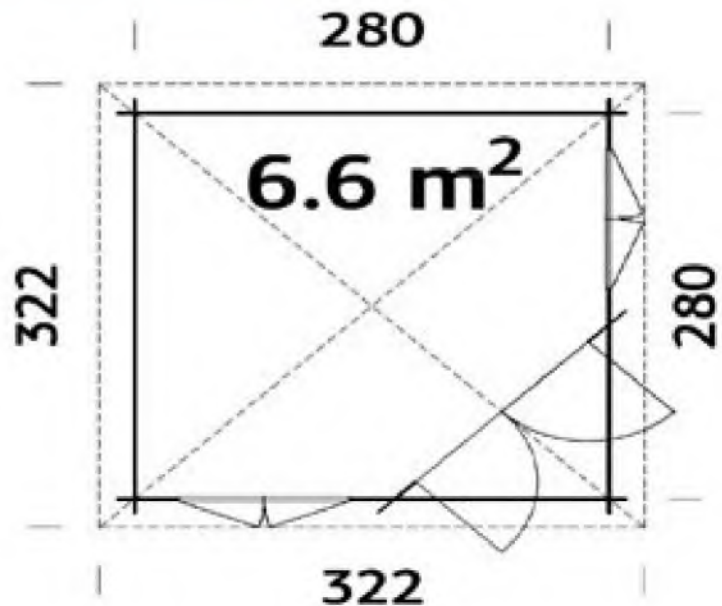

Assembly Service

Quality Joinery

Georgian or
Classic Style
Windows

Dimensions

Wall Height 2.22m
Ridge Height 3.03m
Internal Cabin Size 2.712 x 2.712m
(not including corner cut off)
Thickness of Glass 3-6-3mm

Windows & Doors

Double Doors (1) 114 x 186cm
Double Window (2) 90 x 123cm
Double Glazed As Standard
Opens Outwards
3 Way adjustable Door hinges
Roof / Floor Boards 19mm
Roof Surface 8.4m³

Roof Slope 25°
Treated Bearers