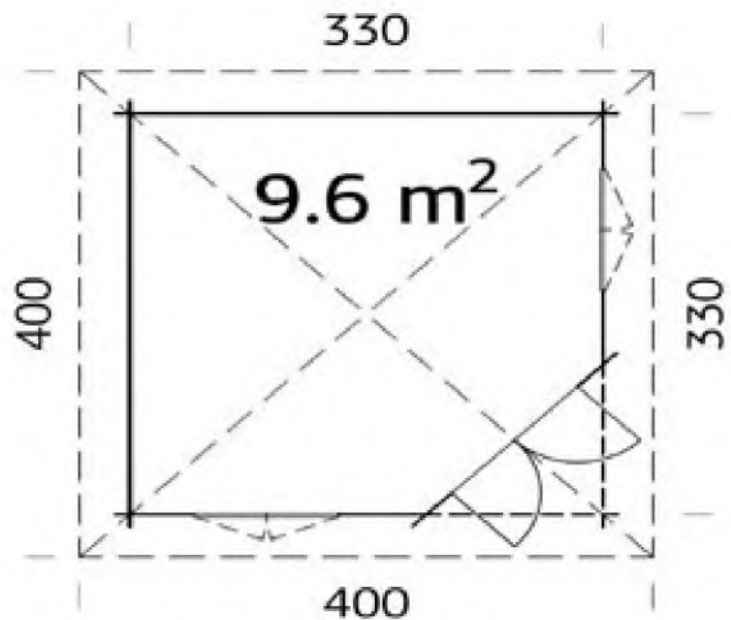

Trentan 'Mortimer 2' Log Cabin

Size 330 x 330

44mm Logs

Five Year
Guarantee

Double Glazed

Felt Tiles Included

Assembly Service

Quality Joinery

Georgian or
Classic Style
Glazing

Dimensions

Wall Height 2.33m
 Ridge Height 3.25cm
 Internal Cabin Size 3.212 x 3.212m
 (not including corner cut off)
 Thickness of Glass 3-6-3mm

Windows & Doors

Double Doors (1) 114 x 186cm
 Double Window (2) 90 x 123cm
 Double Glazed As Standard
 Opens Outwards
 3 Way adjustable Door hinges
 Roof / Floor Boards 19mm
 Roof Surface 17m³