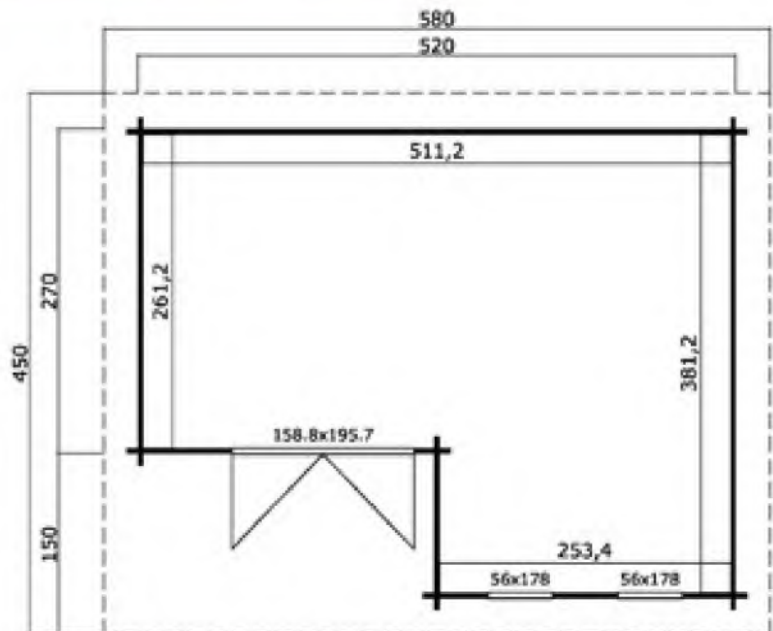

Phone (0333) 800 8880
 www.leisurebuildings.com
 trentan@leisurebuildings.com

Trentan 'Ockham 44' Log Cabin

Size 520 x 390

44mm Logs

Five Year
Guarantee

Double Glazed

Wide porch area

Assembly Service

Quality Joinery

Contemporary
Style Glazing

Dimensions

Floor Area	19.49 ²
Roof Dimensions	5.8m x 4.5m
Cubic Volume	44.43m ³
Wall Height	2.23m
Ridge Height	2.45m
Front Overhang	30cm
Internal Cabin Size	5.112 x 3.812m

Windows & Doors

Double Doors (1)	158 x 196cm
Single Opener (2)	56 x 178cm
Double Glazed As Standard	
3 Way adjustable Door hinges	

Roof / Floor Boards	18mm
Roof Surface	26.13m ³

Roof Slope	2°
Treated Bearers	45 x 45mm