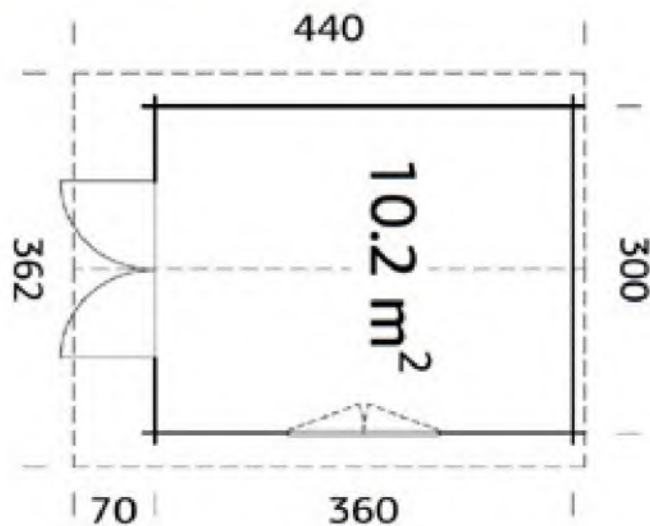

Assembly Service

Quality Joinery

Georgian or
Classic Style
Glazing

Dimensions

Wall Height 2.05m
Ridge Height 2.63m
Roof Size 4.4 x 3.62m
Internal Cabin Size 2.912 x 3.512m

Windows & Doors

Double Doors (1) 151 x 186cm
Double Window (1) 117 x 87cm
Double Glazed As Standard
Opens Inwards
3 Way adjustable Door hinges
Roof / Floor Boards 19mm
Roof Surface 16.7m³