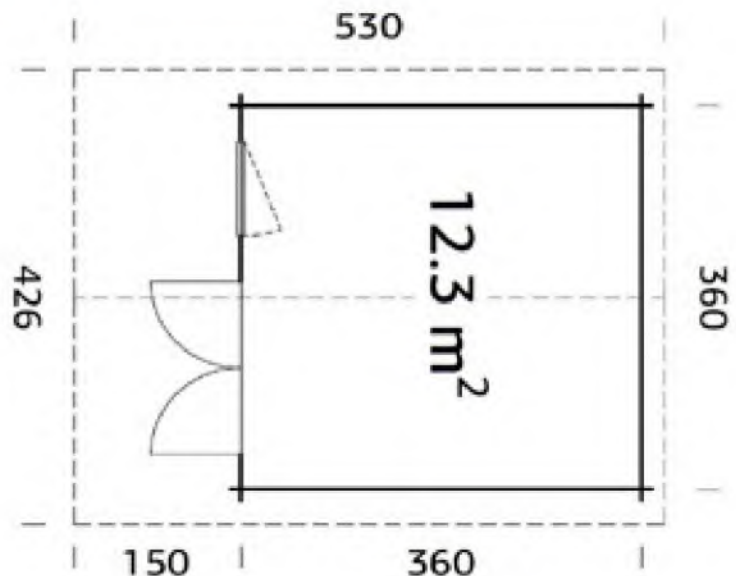

Phone (0333) 800 8880
 www.leisurebuildings.com
 trentan@leisurebuildings.com

Trentan 'Sandhurst 2' Log Cabin

Size 360 x 360

- 44mm Logs
- Five Year Guarantee
- Double Glazed
- Felt Tiles Included
- Assembly Service
- Quality Joinery
- Georgian or Classic Glazing

Dimensions

Wall Height 2.05m
 Ridge Height 2.67m
 Roof Size 4.26 x 5.3m
 Internal Cabin Size 3.512 x 3.512m

Windows & Doors

Double Doors (1) 151 x 186cm
 Double Window (1) 76 x 87cm
 Double Glazed As Standard
 Opens Inwards
 3 Way adjustable Door hinges
 Roof / Floor Boards 19mm
 Roof Surface 23.3m³