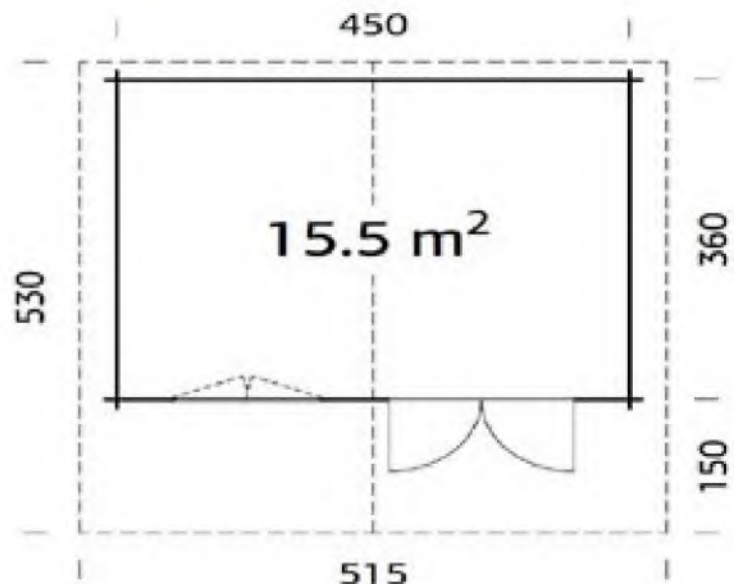

Quality Joinery

Georgian or
Classic Glazing

Dimensions

Wall Height 2.05m
 Ridge Height 2.78m
 Roof Size 5.15 x 5.3m
 Internal Cabin Size 4.412 x 3.512m

Windows & Doors

Double Doors (1) 151 x 186cm
 Double Window (1) 117 x 87cm
 Double Glazed As Standard
 Opens Inwards
 3 Way adjustable Door hinges
 Roof / Floor Boards 19mm
 Roof Surface 28.1m³