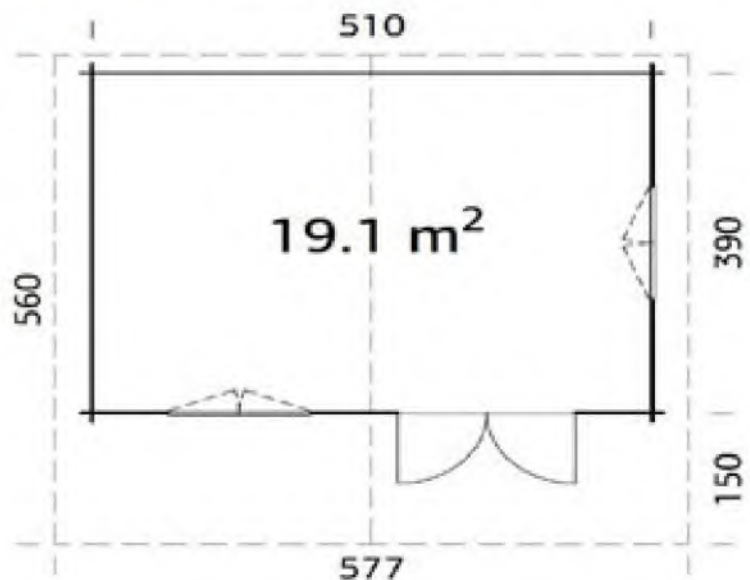

## Trentan 'Sandhurst 4' Log Cabin

Size 510 x 390

44mm Logs

Five Year  
Guarantee

Double Glazed

Felt Tiles Included

Assembly Service

Quality Joinery

### Dimensions

Wall Height 2.05m  
 Ridge Height 2.78m  
 Internal Cabin Size 5.012m x 3.812m

Thickness of Glass 3-9-3mm

### Windows & Doors

Double Doors (1) 151 x 186cm  
 Double Window (2) 117 x 87cm  
 Double Glazed As Standard  
 Opens Inwards  
 3 Way adjustable Door hinges

Roof / Floor Boards 19mm  
 Roof Surface 35.3m<sup>3</sup>