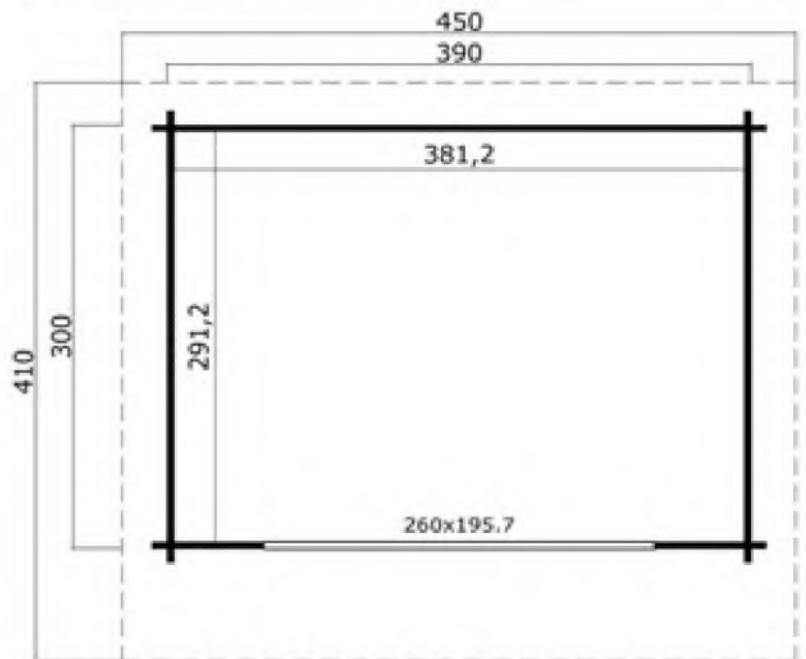

## Trentan 'Shackleford 1' Log Cabin

Size 390 x 300

44mm Logs

Five Year  
Guarantee

Double Glazed

EPDM Roofing  
Option

Assembly Service

Quality Joinery

### Dimensions

Wall Height 2.1m  
 Ridge Height 2.4m  
 Internal Cabin Size 3.812 x 2.912m  
 Thickness of Glass 4-9-4mm

### Windows & Doors

Bifold Doors (1) 260 x 197cm  
 Double Glazed As Standard  
 Toughened Glass 4-9-4  
 3 Way adjustable Door hinges

Roof / Floor Boards 18mm  
 Roof Surface 18.6m<sup>3</sup>

Roof Slope 5°  
 Treated Bearers