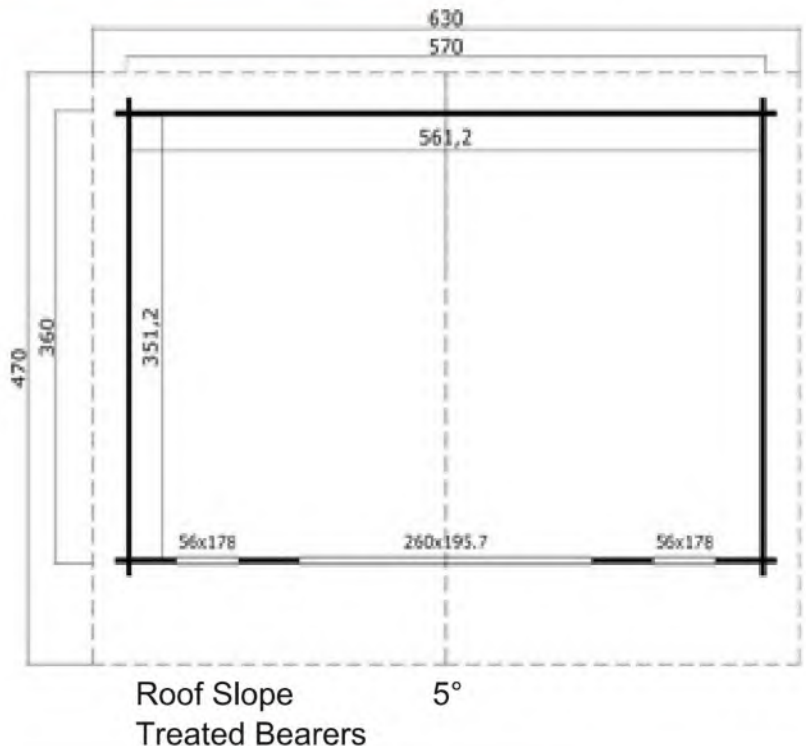

Phone (0333) 800 8880
 www.leisurebuildings.com
 trentan@leisurebuildings.com

Trentan 'Shackleford 2' Log Cabin

Size 570 x 360

- 44mm Logs
- Five Year Guarantee
- Double Glazed
- EPDM Roofing Option
- Assembly Service
- Quality Joinery
- Large Bi-Fold Modern Style Doors

Dimensions

Wall Height 2.1m
 Ridge Height 2.4m
 Internal Cabin Size 5.612 x 3.512m
 Thickness of Glass 4-9-4mm

Windows & Doors

Bifold Doors (1) 260 x 197cm
 Single Window (2) 56 x 178cm
 Double Glazed As Standard
 Toughened Glass 4-9-4
 3 Way adjustable Door hinges
 Roof / Floor Boards 18mm
 Roof Surface 30.2m³