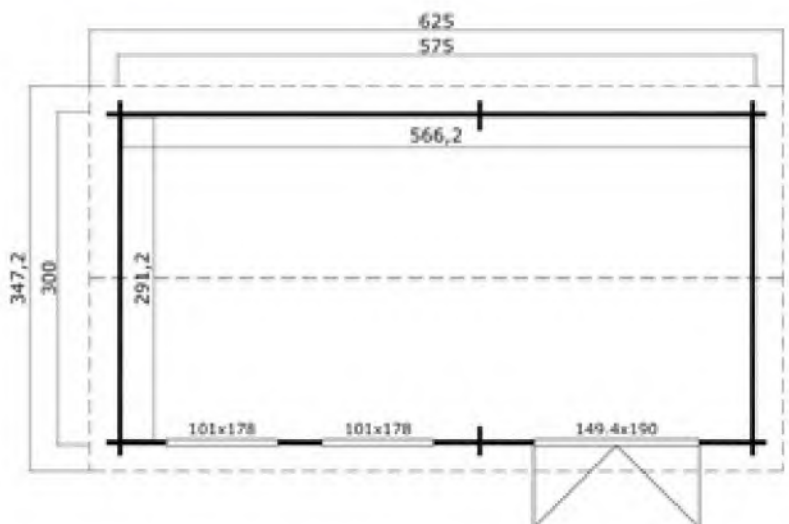

## Trentan 'Shalford 1' Log Cabin

Size 575 x 300

44mm Logs

Five Year  
Guarantee

Double Glazed

Felt Tiles Included

Assembly Service

Quality Joinery

### Dimensions

Floor Area	16.7 m <sup>2</sup>
Roof Dimensions	6.6m x 3.5m
Cubic Volume	37.6m <sup>3</sup>
Wall Height	2.04m
Ridge Height	2.52m
Front Overhang	30cm
Internal Cabin Size	5.662m x 291.2m

### Windows & Doors

Double Doors (1) 158 x 186cm  
 Double Windows (2) 110 x 173cm  
 All windows are fixed and do not open  
 Double Glazed As Standard

Roof / Floor Boards	18mm
Roof Surface	23.7m <sup>3</sup>