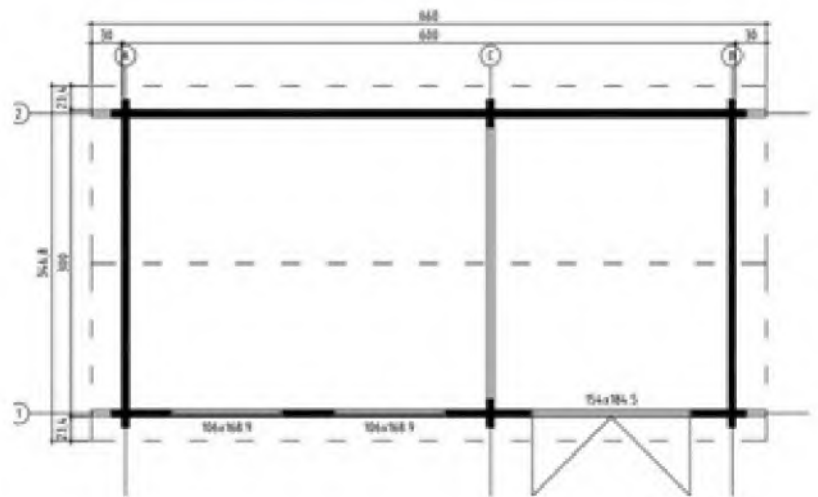

Phone (0333) 800 8880
 www.leisurebuildings.com
 trentan@leisurebuildings.com

Trentan 'Shalford 2' Log Cabin

Size 600 x 300

- 70mm Logs
- Five Year Guarantee
- Double Glazed
- Roof Tiles Included
- Assembly Service
- Quality Joinery
- Contemporary Style Glazing

Dimensions

Floor Area	16.7 m ²
Roof Dimensions	6.6m x 3.5m
Cubic Volume	37.6m ³
Wall Height	2.04m
Ridge Height	2.52m
Front Overhang	30cm
Internal Cabin Size	5.86m x 2.86m

Windows & Doors

Double Doors (1) 158 x 186cm
 Double Windows (2) 110 x 173cm
 Inward Opening Windows
 Double Glazed As Standard
 3 Way adjustable Door hinges

Roof / Floor Boards	18mm
Roof Surface	23.7m ³

Roof Slope	15°
Treated Bearers	70 x 45mm

Woking Garden Buildings Show Site

1st Choice Leisure Buildings
 Sutton Green Garden Centre,
 Whitmoor Ln, Sutton Green,
 Guildford, Surrey. GU4 7QA
 Phone 01483 237550