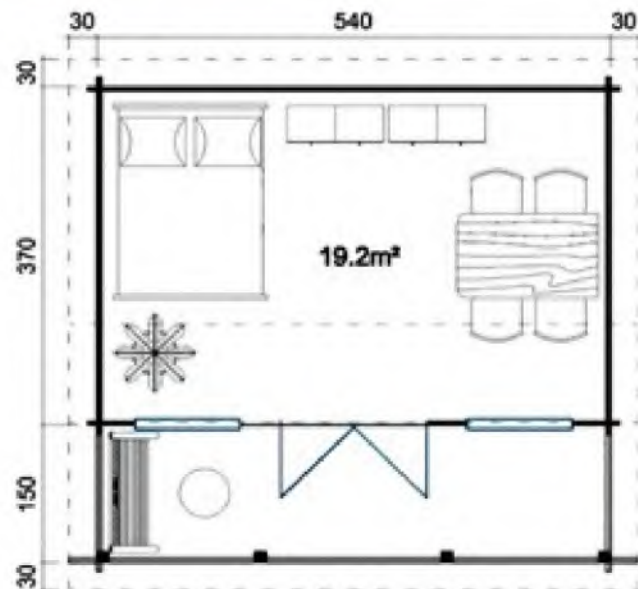

## Trentan 'Shere 1' Pavilion Log Cabin

Size 540 x 520

70mm Logs

Five Year  
Guarantee

Double Glazed

Roof Tiles  
Included

Assembly Service

Quality Joinery

### Dimensions

Floor Area	19.19 m <sup>2</sup>
Roof Dimensions	5.7m x 6.0m appx.
Cubic Volume	55.45m <sup>3</sup>
Wall Height	2.72m
Ridge Height	3.123m
Front Overhang	180cm (inc)
Internal Cabin Size	526 x 356m

### Windows & Doors

Double Doors (1)	158 x 200cm
Double Window (2)	120 x 132cm
Opening Windows	
Double Glazed As Standard	
3 Way adjustable Door hinges	

Roof / Floor Boards	18 mm	Roof Slope	19°
Roof Surface	36.8m <sup>3</sup>	Treated Bearers	70 x 45mm