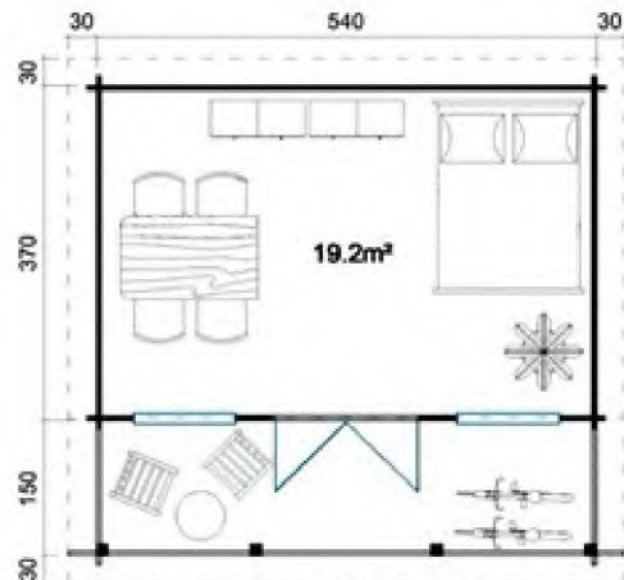

Trentan 'Shere 2' Pavilion Log Cabin

Size 540 x 520

70mm Logs

Five Year
Guarantee

Double Glazed

Felt Tiles Included

Assembly Service

Quality Joinery

Classic Glazing

Tilt & Turn
Windows

Dimensions

Floor Area	19.19 m ²
Roof Dimensions	5.7m x 6m appx.
Cubic Volume	46.97m ³
Wall Height	2.18m
Ridge Height	2.511m
Front Overhang	180cm (inc)
Internal Cabin Size	5.266m x 3.566m

Windows & Doors

Double Doors (1)	158 x 200cm
Double Window (2)	120 x 132cm
Opening Windows	
Double Glazed As Standard	
3 Way adjustable Door hinges	

Roof / Floor Boards	18 mm	Roof Slope	10°
Roof Surface	35.05m ³	Treated Bearers	70 x 45mm