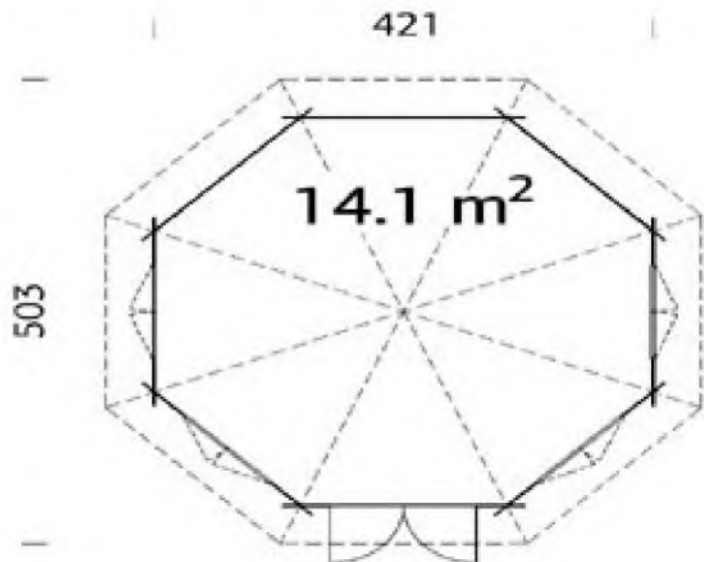

Phone (0333) 800 8880
 www.leisurebuildings.com
 trentan@leisurebuildings.com

Trentan 'Windsor 1' Octagonal Cabin

Size 421 x 421

44mm Logs

Five Year
Guarantee

Double Glazed

Felt Tiles Included

Assembly Service

Quality Joinery

Georgian or
Classic Style
Windows

Dimensions

Roof Dimensions 5.03m x 5.03m
 Wall Height 2.22m
 Ridge Height 3.71cm
 Internal Cabin Size 4.122 x 4.122m
 (not taking corner cut offs into account)

Windows & Doors

Double Doors (1) 114 x 186cm
 Double Window (4) 90 x 123cm
 Double Glazed As Standard
 Opens Outwards
 3 Way adjustable Door hinges
 Roof / Floor Boards 16mm
 Roof Surface 24m³

Roof Slope 32°
 Treated Bearers