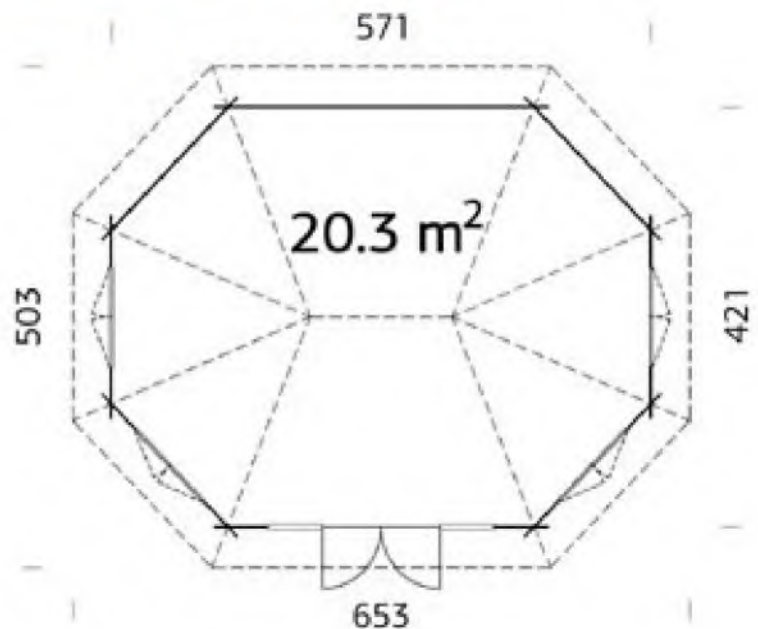

1st Choice

Phone (0333) 800 8880
www.leisurebuildings.com
trentan@leisurebuildings.com

Trentan 'Windsor 2' Octagonal Cabin

Size 571 x 421

44mm Logs

Five Year
Guarantee

Double Glazed

Felt Tiles Included

Assembly Service

Quality Joinery

Georgian or
Classic Style
Glazing

Dimensions

Roof Dimensions 6.53m x 5.03m
Wall Height 2.22m
Ridge Height 3.71m
Internal Cabin Size 5.622 x 4.122m
(not taking corner cut offs into account)

Windows & Doors

Double Doors (1) 114 x 186cm
Double Window (4) 90 x 123cm
Double Glazed As Standard
Opens Outwards
3 Way adjustable Door hinges
Roof / Floor Boards 16mm
Roof Surface 32m³

Roof Slope 32°
Treated Bearers