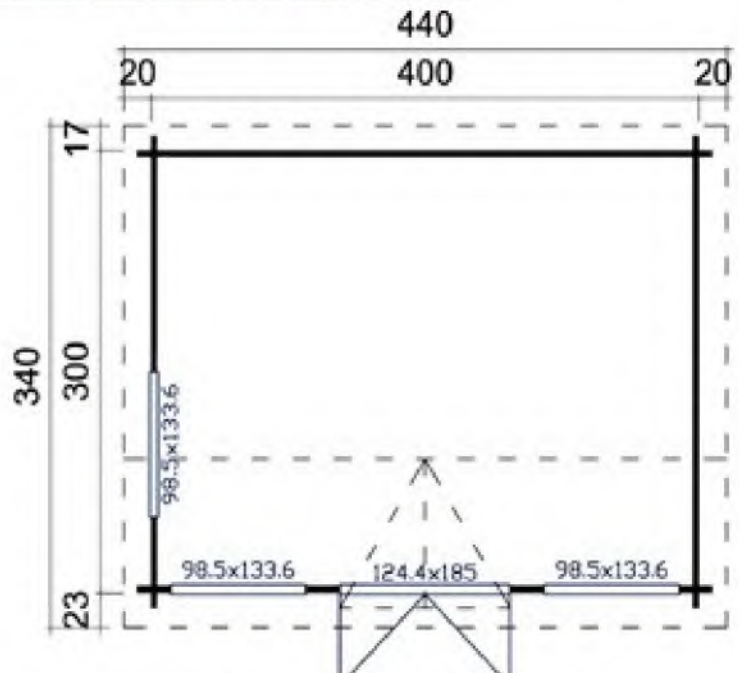

Phone (0333) 800 8880
 www.leisurebuildings.com
 trentan@leisurebuildings.com

Trentan 'Woking 44' Clockhouse Cabin Size 400 x 300

- 44mm Logs
- Five Year Guarantee
- Double Glazed
- Roof Tiles Included
- Assembly Service
- Quality Joinery
- Georgian or Classic Glazing

Dimensions

Floor Area	11.4 m ²
Roof Dimensions	3.4m x 4.4m
Cubic Volume	25.7m ³
Wall Height	2.11m
Ridge Height	2.46m
Front Overhang	24cm
Internal Cabin Size	3.912m x 2.912m

Windows & Doors

Double Doors (1)	124 x 185cm
Double Windows (3)	98 x 133cm
Inward Opening Windows	
Double Glazed As Standard	
3 Way adjustable Door hinges	
Roof / Floor Boards	18mm
Roof Surface	16.3m ³

Roof Slope	10.2/17.9/24.6°
Treated Bearers	70 x 45mm 45x45mm

Woking Garden Buildings Show Site

1st Choice Leisure Buildings
 Sutton Green Garden Centre,
 Whitmoor Ln, Sutton Green,
 Guildford, Surrey. GU4 7QA
 Phone 01483 237550