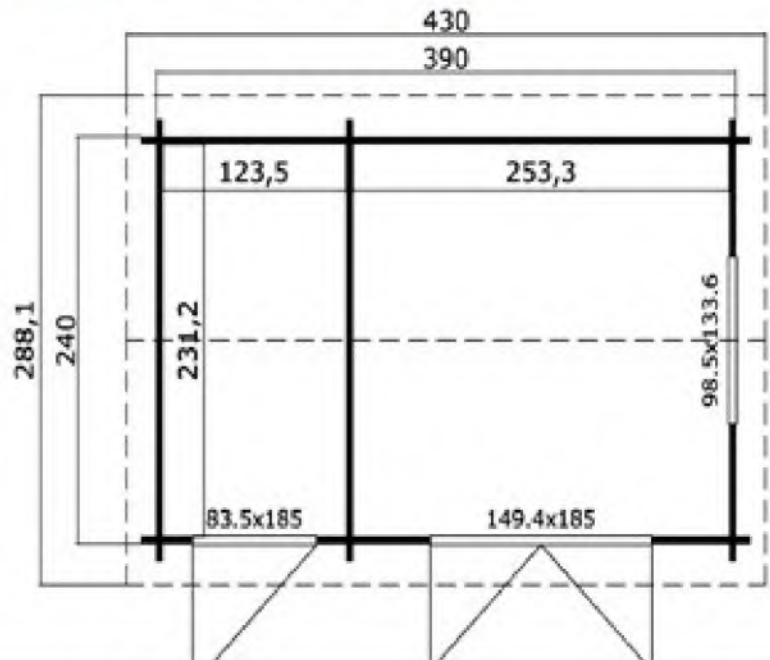

Phone (0333) 800 8880
 www.leisurebuildings.com
 trentan@leisurebuildings.com

Trentan 'Wonersh 1' Log Cabin Combi

Size 390 x 240

44mm Logs

Five Year
Guarantee

Double Glazed

Roof Tiles
Included

Assembly Service

Quality Joinery

Georgian or
Classic Glazing

Dimensions

Floor Area	8.81 m ²
Roof Dimensions	4.3m x 2.88m
Cubic Volume	20.09m ³
Wall Height	2.11m
Ridge Height	2.52m
Front Overhang	24cm
Main Cabin Size	2.533m x 2.312m

Windows & Doors

Double Doors (1)	149 x 185cm
Single Door (1)	83 x 185cm
Double Window (1)	98 x 133cm
Inward Opening Windows	
Double Glazed As Standard	
3 Way adjustable Door hinges	

Roof / Floor Boards	18 mm
Roof Surface	12.9m ³