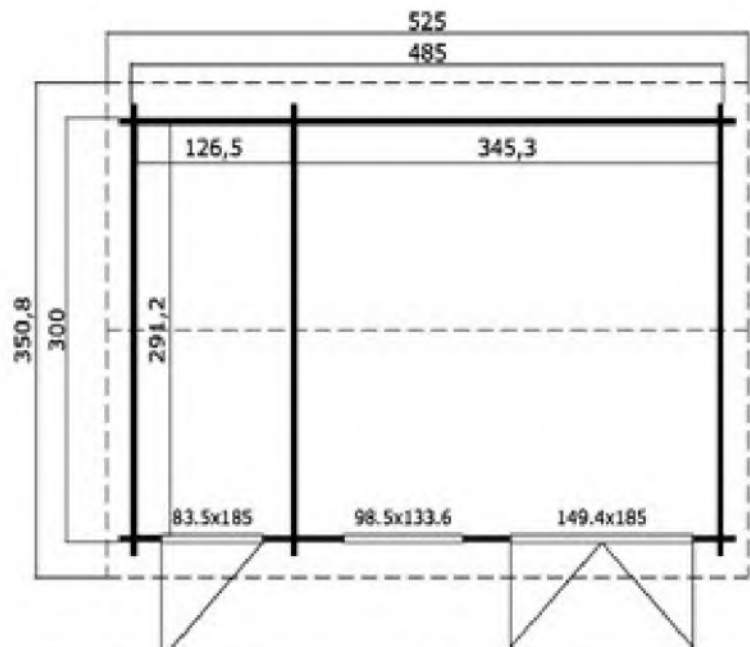

Phone (0333) 800 8880
 www.leisurebuildings.com
 trentan@leisurebuildings.com

Trentan 'Wonersh 2' Log Cabin Combi

Size 485 x 300

44mm Logs

Five Year
Guarantee

Double Glazed

Roof Tiles
Included

Assembly Service

Quality Joinery

Georgian or
Classic Glazing

Dimensions

Floor Area	13.87 m ²
Roof Dimensions	5.25m x 3.51m
Cubic Volume	31.62m ³
Wall Height	2.11m
Ridge Height	2.52m
Front Overhang	25cm
Main Cabin Size	3.453m x 2.912m

Windows & Doors

Double Doors (1)	149 x 185cm
Single Door (1)	83 x 185cm
Double Window (1)	98 x 133cm
Inward Opening Windows	
Double Glazed As Standard	
3 Way adjustable Door hinges	

Roof / Floor Boards	18 mm
Roof Surface	18.9m ³